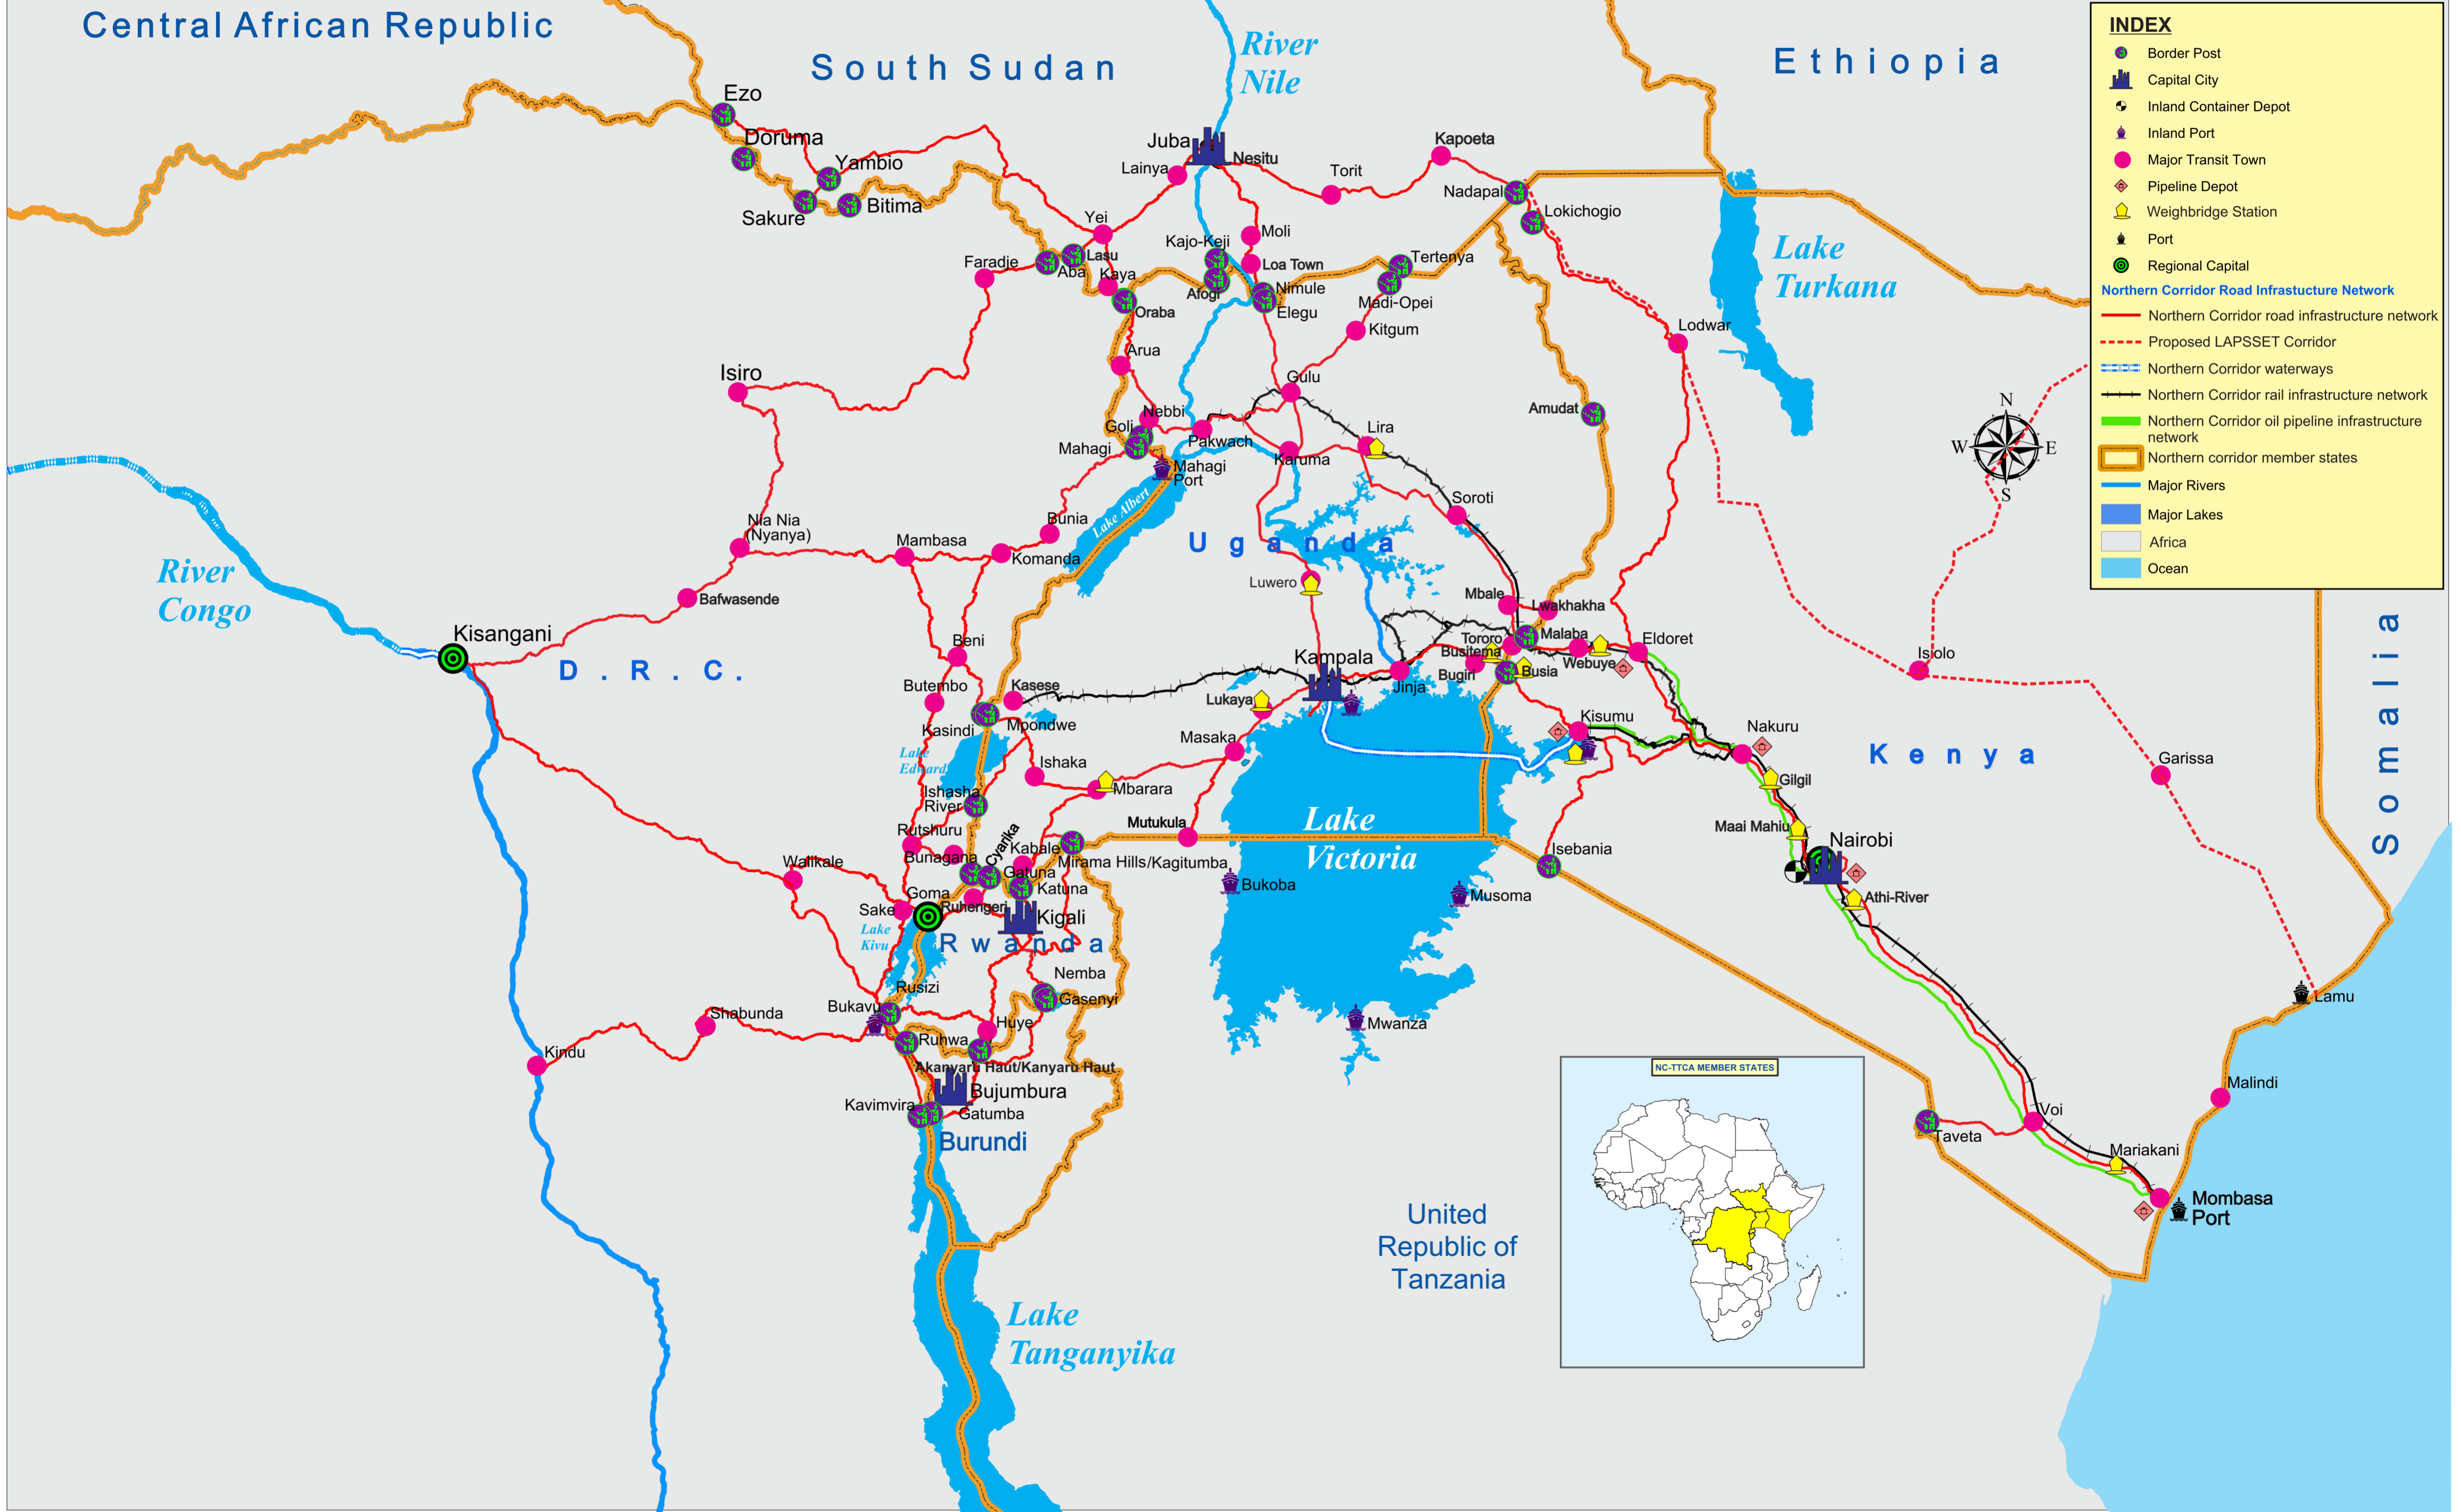

NORTHERN CORRIDOR TRANSPORT INFRASTRUCTURE NETWORK - JUNE 2014

Transforming the Northern Corridor into an Economic Development Corridor

INDEX

- Border Post
- Capital City
- Inland Container Depot
- Inland Port
- Major Transit Town
- Pipeline Depot
- Weighbridge Station
- Port
- Regional Capital

Northern Corridor Road Infrastructure Network

- Northern Corridor road infrastructure network
- Proposed LAPSSET Corridor

Northern Corridor Waterways

- Northern Corridor waterways

Northern Corridor Rail Infrastructure Network

- Northern Corridor rail infrastructure network

Northern Corridor Oil Pipeline Infrastructure Network

- Northern Corridor oil pipeline infrastructure network

Northern Corridor Member States

- Northern Corridor member states

Major Rivers

- Major Rivers

Major Lakes

- Major Lakes

Africa

- Africa

Ocean

- Ocean